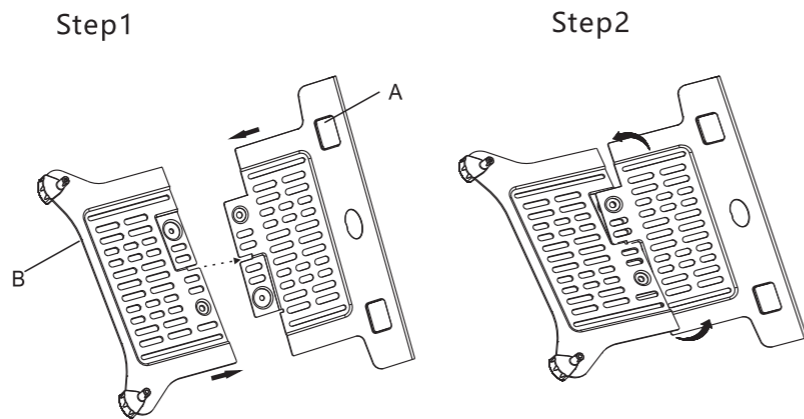

LAPTOP ACCESSORIES INSTALLATION INSTRUCTION

FP-2

Fits Laptop: 10"~17"
For Laptop thickness 5~21 mm(0.2"-0.82")

A.Parameter

B.Panel Assembly

Step3

Warning: Ensure screws are secured firmly.

Parts List

C.Clamps Installation

Step1

Step2

Step3

Slide the switch to the right or left to adjust the slide to the appropriate position

D.Install Adaptor onto Interface

Step1

Step2

Step3

Warning: Ensure screws are secured firmly.

Step1

Step2

Step3

Warning: Ensure screws are secured firmly.

Warning

Severe personal injury and property damage can result from improper installation or assembly. Read the following warning carefully before beginning.