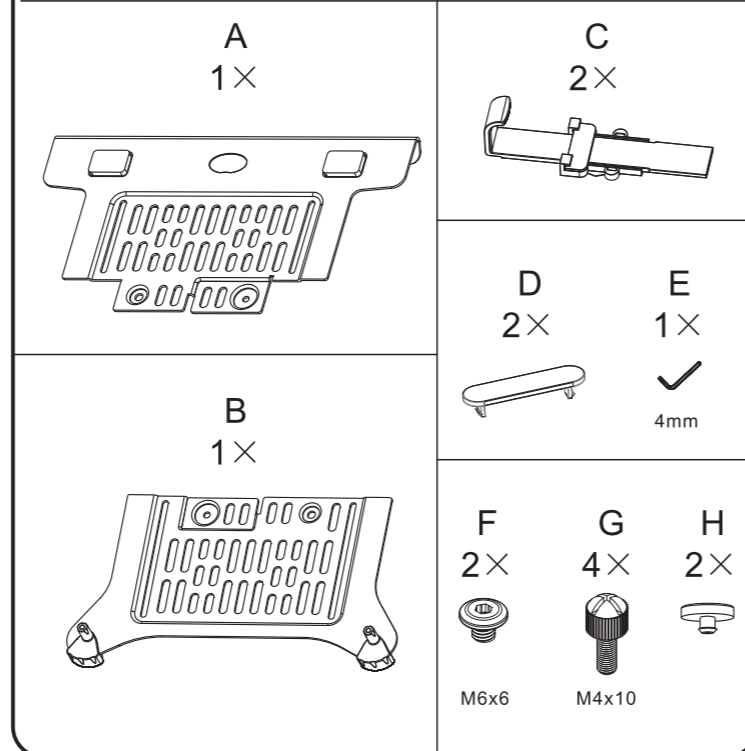

LAPTOP ACCESSORIES INSTALLATION INSTRUCTION

FP-2

Fits Laptop: 10"~17"
For Laptop thickness 5~21 mm(0.2"-0.82")

A.Parameter

B.Panel Assembly

Step3

Warning: Ensure screws are secured firmly.

Parts List

C.Clamps Installation

Step1

Step2

Step3

Slide the switch to the right or left to adjust the slide to the appropriate position

D.Install Adaptor onto Interface

Step1

Step2

Step3

Warning: Ensure screws are secured firmly.

Step1

Step2

Step3

Warning: Ensure screws are secured firmly.

Warning

Severe personal injury and property damage can result from improper installation or assembly. Read the following warning carefully before beginning.