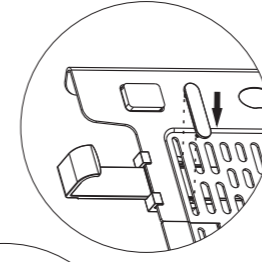

LAPTOP ACCESSORIES INSTALLATION INSTRUCTION

FP-2

Fits Laptop: 10"~17"
For Laptop thickness 5~21 mm(0.2"-0.82")

A.Parameter

B.Panel Assembly

Step3

Warning: Ensure screws are secured firmly.

Parts List

C.Clamps Installation

Step1

Step2

Step3

Slide the switch to the right or left to adjust the slide to the appropriate position

D.Install Adaptor onto Interface

Step1

Step2

Step3

Warning: Ensure screws are secured firmly.

Step1

Step2

Step3

Warning: Ensure screws are secured firmly.

Warning

Severe personal injury and property damage can result from improper installation or assembly. Read the following warning carefully before beginning.