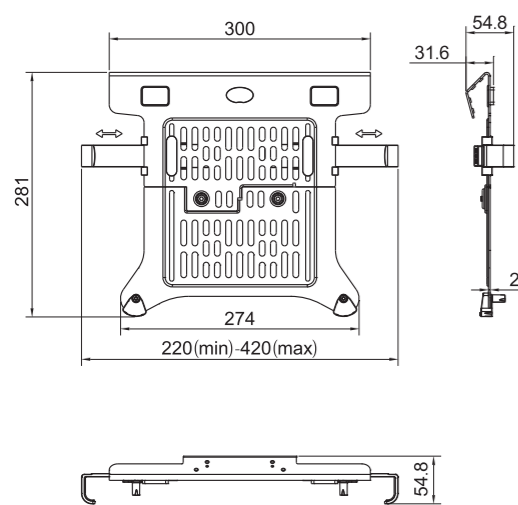

LAPTOP ACCESSORIES INSTALLATION INSTRUCTION

FP-2

Fits Laptop: 10"~17"
For Laptop thickness 5~21 mm(0.2"-0.82")

A.Parameter

B.Panel Assembly

Step3

Warning: Ensure screws are secured firmly.

Parts List

C.Clamps Installation

Step1

Step2

Step3

Slide the switch to the right or left to adjust the slide to the appropriate position

D.Install Adaptor onto Interface

Step1

Step2

- If you do not understand the instructions or have any concerns or questions, please contact a qualified local installer.
- Do not install or assemble if the product or hardware is damaged or missing, if you require replacement parts, please contact your local distributor for assistance.
- This product fits most 10"-17" Laptop; Self weight: 2.53 lbs/1.15kg
- Do not use this product for other than the original designed.
- This product is designed for indoor use only, use of this product outdoors could lead to product failure and severe personal injury.