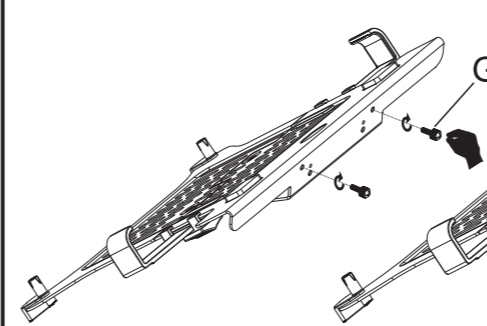

LAPTOP ACCESSORIES INSTALLATION INSTRUCTION

FP-2

Fits Laptop: 10"~17"
For Laptop thickness 5~21 mm(0.2"-0.82")

A.Parameter

B.Panel Assembly

Step3

Warning: Ensure screws are secured firmly.

Parts List

C.Clamps Installation

Step1

Step2

Step3

Slide the switch to the right or left to adjust the slide to the appropriate position

D.Install Adaptor onto Interface

Step1

Step2

Step3

Warning: Ensure screws are secured firmly.

Step1

Step2

Step3

Warning: Ensure screws are secured firmly.

Warning

Severe personal injury and property damage can result from improper installation or assembly. Read the following warning carefully before beginning.