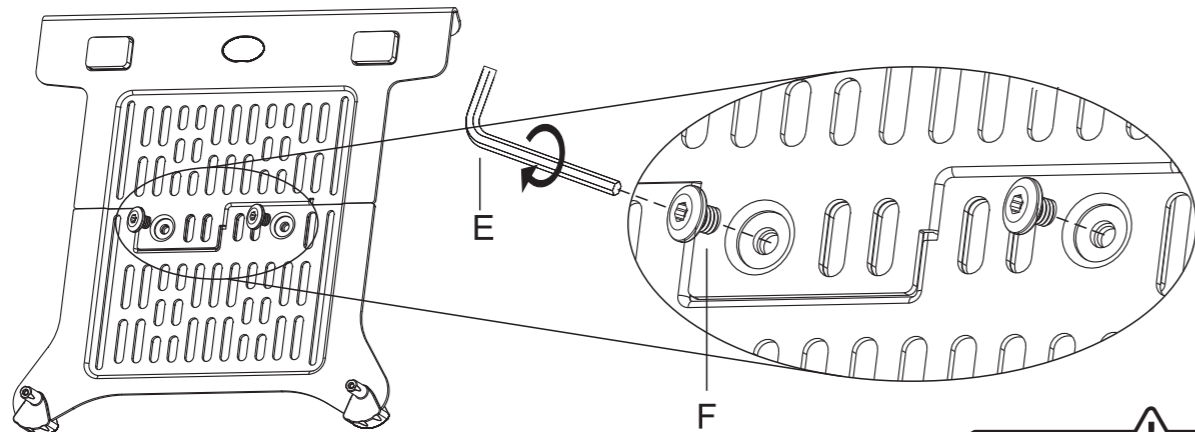

LAPTOP ACCESSORIES INSTALLATION INSTRUCTION

FP-2

Fits Laptop: 10"~17"
For Laptop thickness 5~21 mm(0.2"-0.82")

A.Parameter

B.Panel Assembly

Step3

Warning: Ensure screws are secured firmly.

Parts List

C.Clamps Installation

Step1

Step2

Step3

Slide the switch to the right or left to adjust the slide to the appropriate position

D.Install Adaptor onto Interface

Step1

Step2

Step3

Warning: Ensure screws are secured firmly.

Step1

Step2

Step3

Warning: Ensure screws are secured firmly.

Warning

Severe personal injury and property damage can result from improper installation or assembly. Read the following warning carefully before beginning.