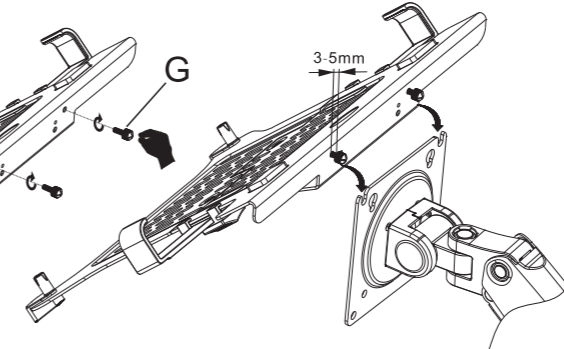

LAPTOP ACCESSORIES INSTALLATION INSTRUCTION

FP-2

Fits Laptop: 10"~17"
For Laptop thickness 5~21 mm(0.2"-0.82")

A.Parameter

B.Panel Assembly

Step3

Warning: Ensure screws are secured firmly.

Parts List

C.Clamps Installation

Step1

Step2

Step3

Slide the switch to the right or left to adjust the slide to the appropriate position

D.Install Adaptor onto Interface

Step1

Step2

Step3

Warning: Ensure screws are secured firmly.

Step1

Step2

Step3

Warning: Ensure screws are secured firmly.

Warning

Severe personal injury and property damage can result from improper installation or assembly. Read the following warning carefully before beginning.

- If you do not understand the instructions or have any concerns or questions, please contact a qualified local installer.
- Do not install or assemble if the product or hardware is damaged or missing, if you require replacement parts, please contact your local distributor for assistance.
- This product fits most 10"-17" Laptop; Self weight: 2.53 lbs/1.15kg
- Do not use this product for other than the original designed.
- This product is designed for indoor use only, use of this product outdoors could lead to product failure and severe personal injury.