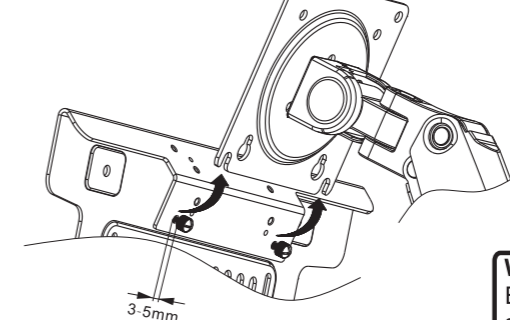

C.Clamps Installation

Step1

Step2

Step3

Slide the switch to the right or left to adjust the slide to the appropriate position

D.Install Adaptor onto Interface

Step1

Step2

Step3

Warning: Ensure screws are secured firmly.

Step1

Step2

Step3

Warning: Ensure screws are secured firmly.

Warning

Severe personal injury and property damage can result from improper installation or assembly. Read the following warning carefully before beginning.

- If you do not understand the instructions or have any concerns or questions, please contact a qualified local installer.
- Do not install or assemble if the product or hardware is damaged or missing, if you require replacement parts, please contact your local distributor for assistance.
- This product fits most 10"-17" Laptop; Self weight: 2.53 lbs/1.15kg
- Do not use this product for other than the original designed.
- This product is designed for indoor use only, use of this product outdoors could lead to product failure and severe personal injury.