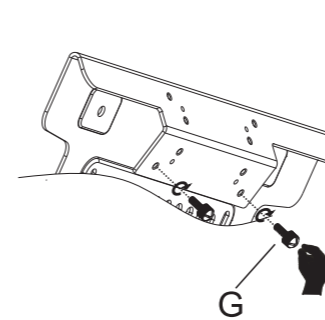

LAPTOP ACCESSORIES INSTALLATION INSTRUCTION

FP-2

Fits Laptop: 10"~17"
For Laptop thickness 5~21 mm(0.2"-0.82")

A.Parameter

B.Panel Assembly

Step3

Warning: Ensure screws are secured firmly.

Parts List

C.Clamps Installation

Step1

Step2

Step3

Slide the switch to the right or left to adjust the slide to the appropriate position

D.Install Adaptor onto Interface

Step1

Step2

Step3

Warning: Ensure screws are secured firmly.

Step1

Step2

Step3

Warning: Ensure screws are secured firmly.

Warning

Severe personal injury and property damage can result from improper installation or assembly. Read the following warning carefully before beginning.