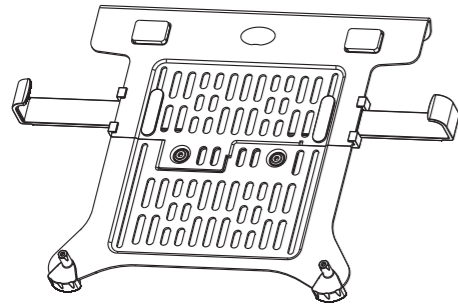

LAPTOP ACCESSORIES INSTALLATION INSTRUCTION

FP-2

Fits Laptop: 10"~17"
For Laptop thickness 5~21 mm(0.2"-0.82")

A.Parameter

B.Panel Assembly

Step3

Warning: Ensure screws are secured firmly.

Parts List

C.Clamps Installation

Step1

Step2

Step3

Slide the switch to the right or left to adjust the slide to the appropriate position

D.Install Adaptor onto Interface

Step1

Step2