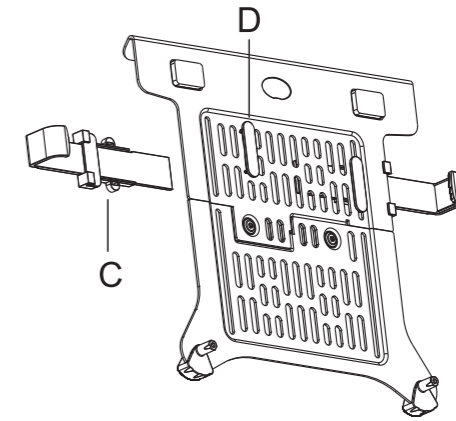

LAPTOP ACCESSORIES INSTALLATION INSTRUCTION

FP-2

Fits Laptop: 10"~17"
For Laptop thickness 5~21 mm(0.2"-0.82")

A.Parameter

B.Panel Assembly

Step3

Warning: Ensure screws are secured firmly.

Parts List

C.Clamps Installation

Step1

Step2

Step3

Slide the switch to the right or left to adjust the slide to the appropriate position

D.Install Adaptor onto Interface

Step1

Step2

Step3

Warning: Ensure screws are secured firmly.

Step1

Step2

Step3

Warning: Ensure screws are secured firmly.

Warning

Severe personal injury and property damage can result from improper installation or assembly. Read the following warning carefully before beginning.