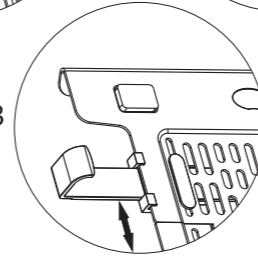

LAPTOP ACCESSORIES INSTALLATION INSTRUCTION

FP-2

Fits Laptop: 10"~17"
For Laptop thickness 5~21 mm(0.2"-0.82")

A.Parameter

B.Panel Assembly

Step3

Warning: Ensure screws are secured firmly.

Parts List

C.Clamps Installation

Step1

Step2

Step3

Slide the switch to the right or left to adjust the slide to the appropriate position

D.Install Adaptor onto Interface

Step1

Step2

Step3

Warning: Ensure screws are secured firmly.

Step1

Step2

Step3

Warning: Ensure screws are secured firmly.

Warning

Severe personal injury and property damage can result from improper installation or assembly. Read the following warning carefully before beginning.