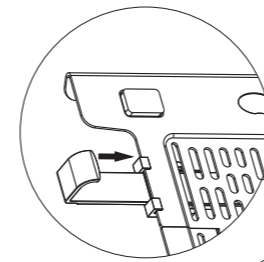

LAPTOP ACCESSORIES INSTALLATION INSTRUCTION

FP-2

Fits Laptop: 10"~17"
For Laptop thickness 5~21 mm(0.2"-0.82")

A.Parameter

B.Panel Assembly

Step3

Warning: Ensure screws are secured firmly.

Parts List

C.Clamps Installation

Step1

Step2

Step3

Slide the switch to the right or left to adjust the slide to the appropriate position

D.Install Adaptor onto Interface

Step1

Step2

Step3

Warning: Ensure screws are secured firmly.

Step1

Step2

Step3

Warning: Ensure screws are secured firmly.

Warning

Severe personal injury and property damage can result from improper installation or assembly. Read the following warning carefully before beginning.